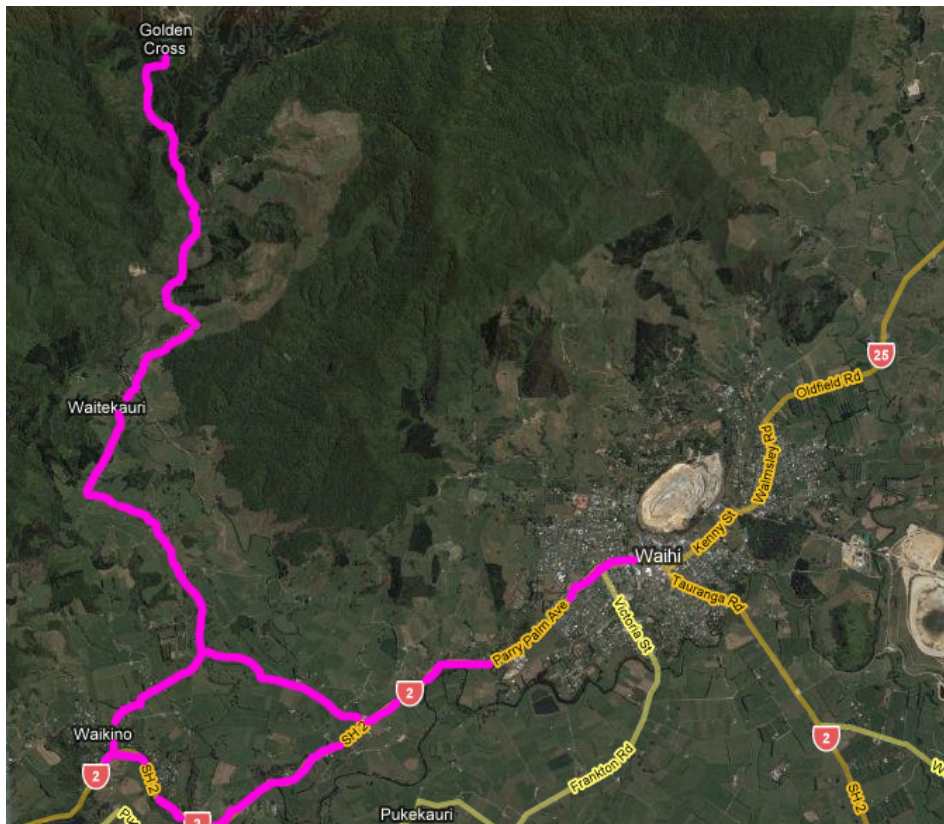

## Bularangi Harley Tours & Rentals

### Golden Cross Tour

1 Hour tour

Route: Waihi -> Wakino -> Waitekauri -> Golden Cross-> Waihi

Map:

Tour includes:

- Tour commentary
- Refreshment stop
- Safety equipment of helmet, jacket and gloves
- Fuel